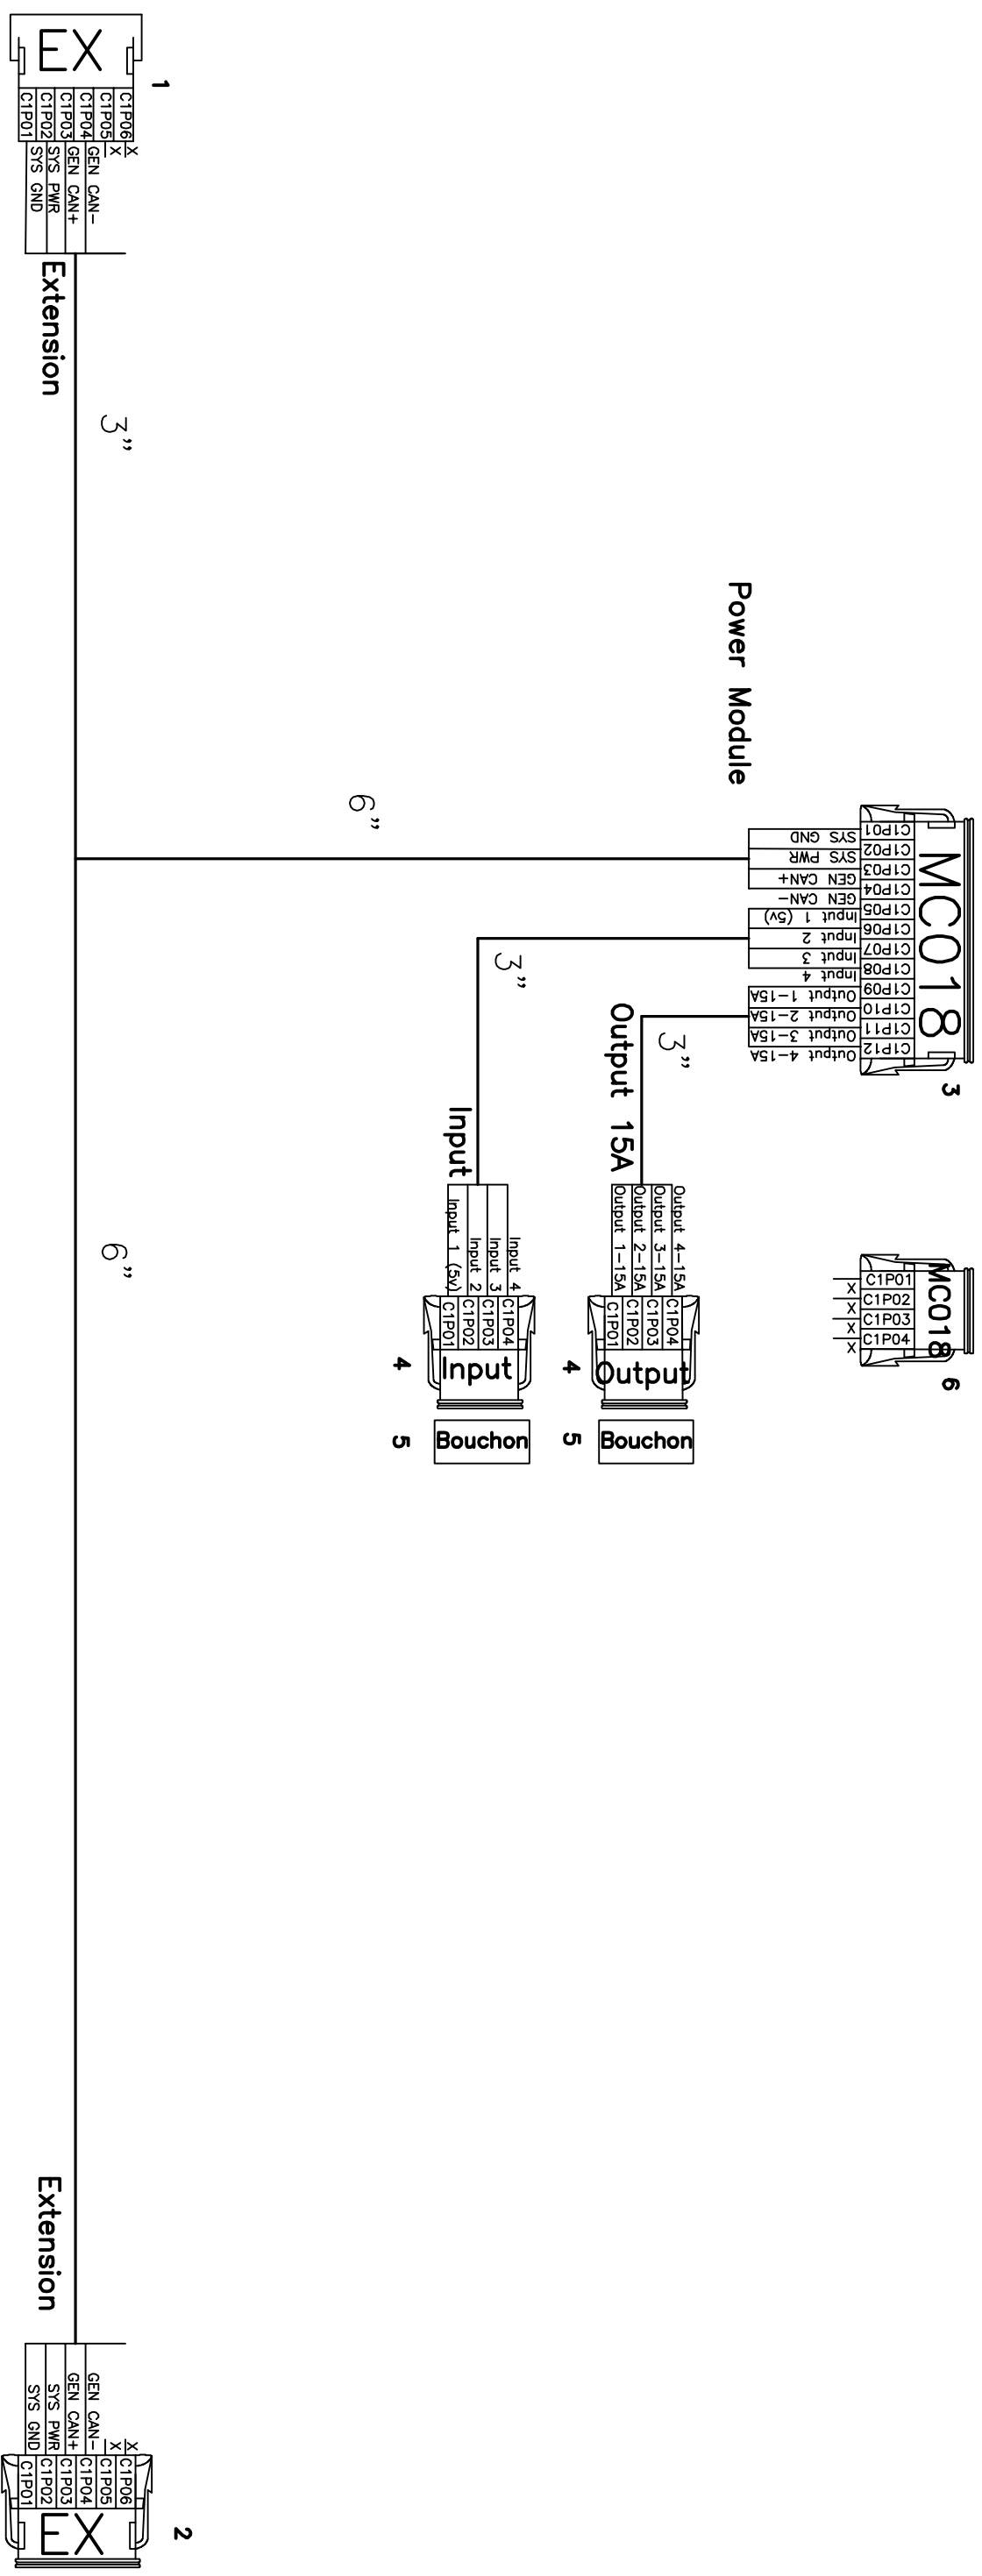

Harnais Principal

ELECT-EP0817-A

18 AWG
GXL
Loom
BATT PWR & GND 16 AWG

18 AWG
 GXL
 Loom
 BATT PWR & GND 16 AWG
 Output 1,2,3,4 16 AWG

Cable alimementation

ELECT-EP0817-C

Cable Engine CAN

ELECT-EP0817-D