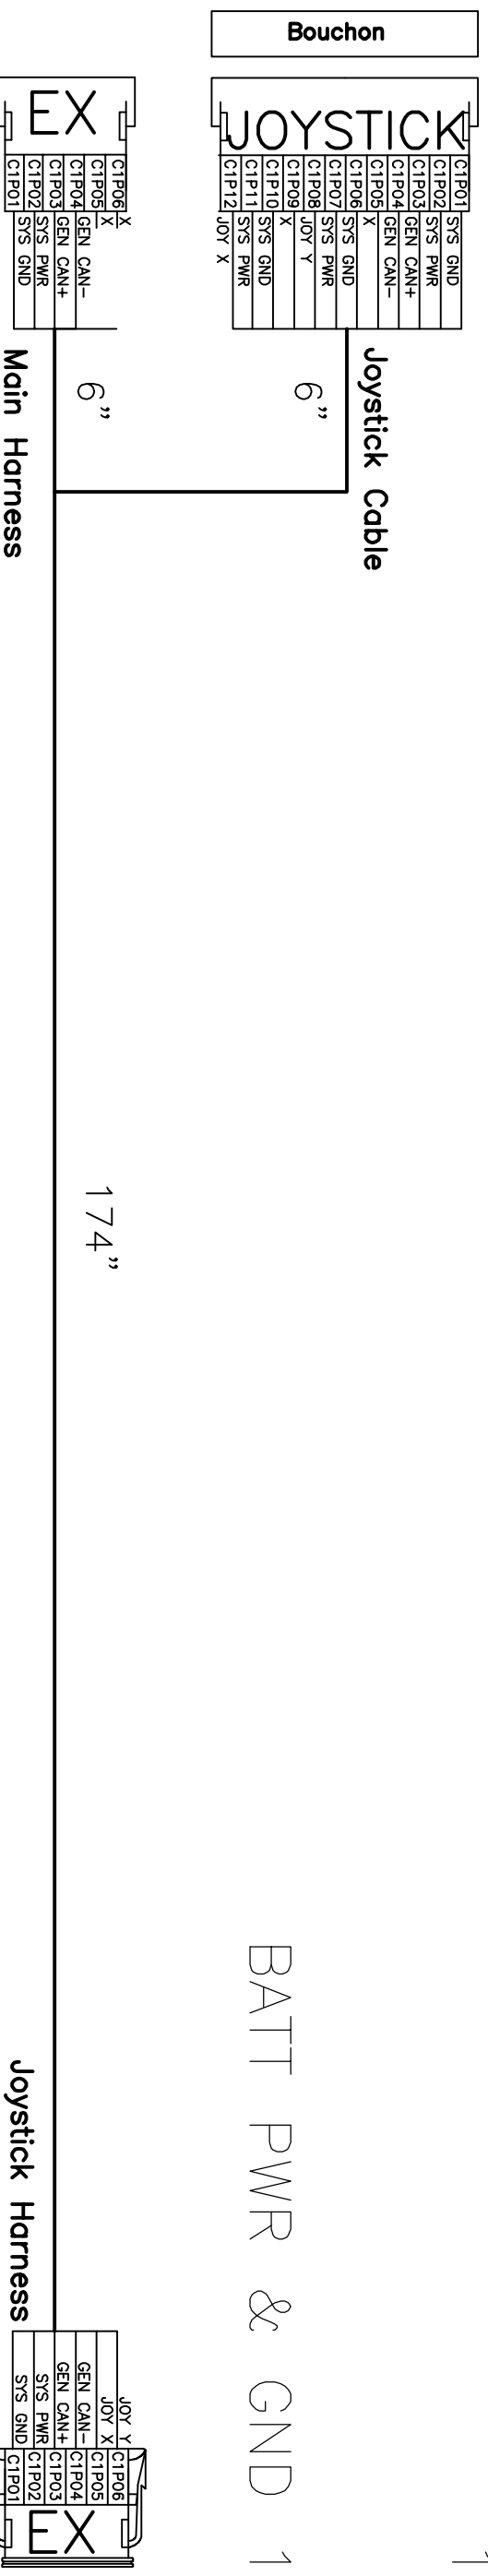

Cable - Joystick Extension

ELECT-EP0817-V

18 AWG

GXL

Loom

BATT PWR & GND 16 AWG