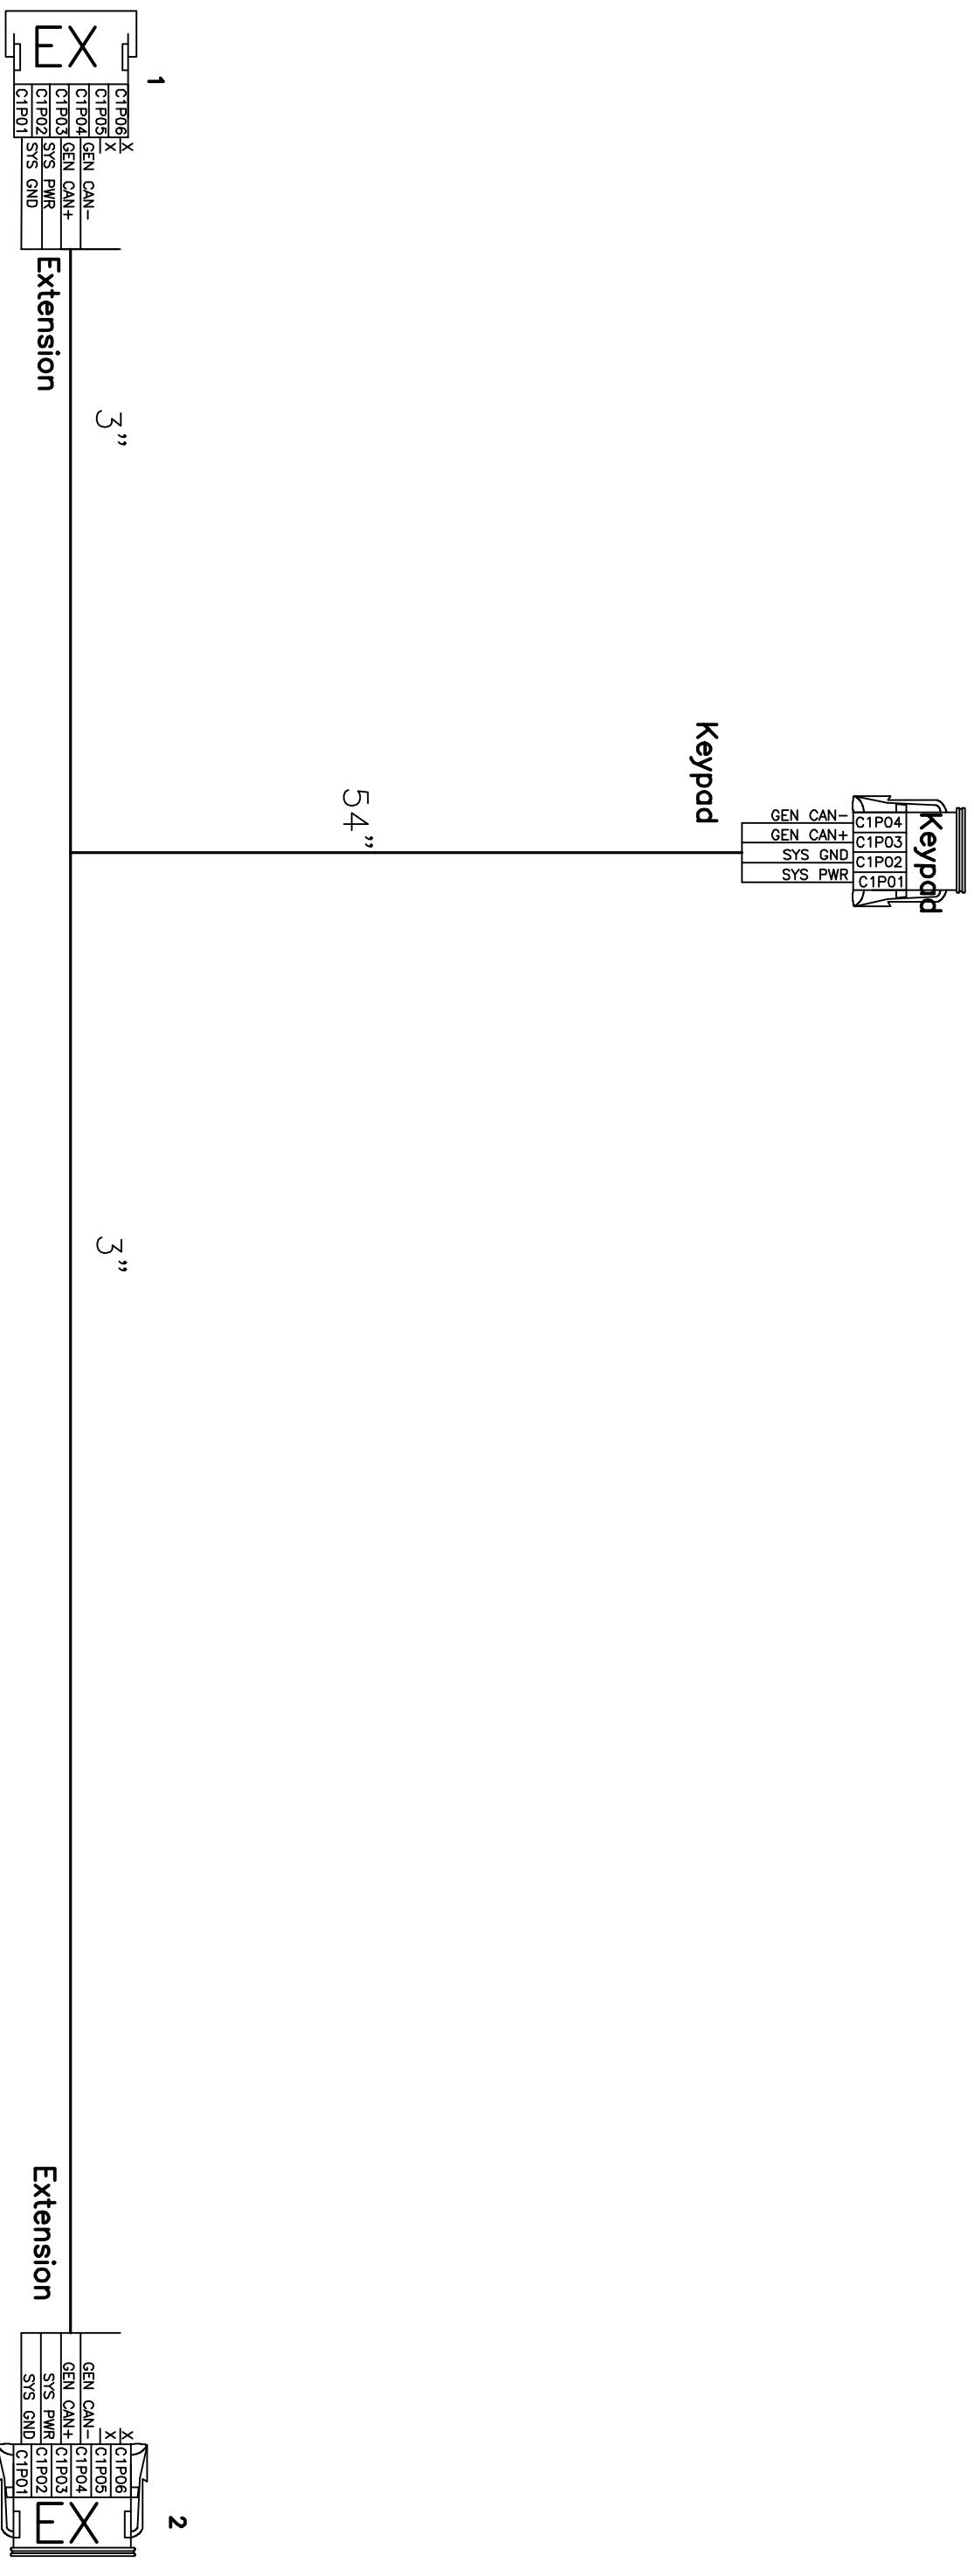

Harnais Keypad

ELECT-EP0817-W

18 AWG
GXL
Loom
BATT PWR & GND 16 AWG
Output 1,2,3,4 16 AWG