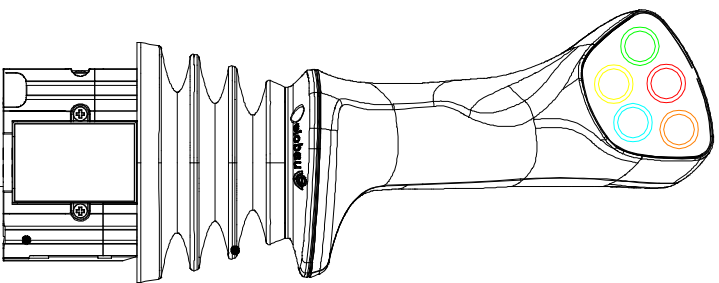

Harnais Keypad

ELECT-EP0817-W

18 AWG
GXL
Loom
BATT PWR & GND 16 AWG
Output 1,2,3,4 16 AWG

Branchement Joy. Ellobau

Pour : ELECT-EP0817-P

Brown	SYS 2ND	C1P01
White	SYS 1ND	C1P02
Yellow	GEN CAN	C1P03
Green	GEN CAN	C1P04
Brown	SYS 2ND	C1P05
Red	SYS 1ND	C1P06
White	JOY Y	C1P07
White	X	C1P08
Brown	SYS 2ND	C1P09
Red	SYS 1ND	C1P10
White	JOY X	C1P11
White	JOY X	C1P12