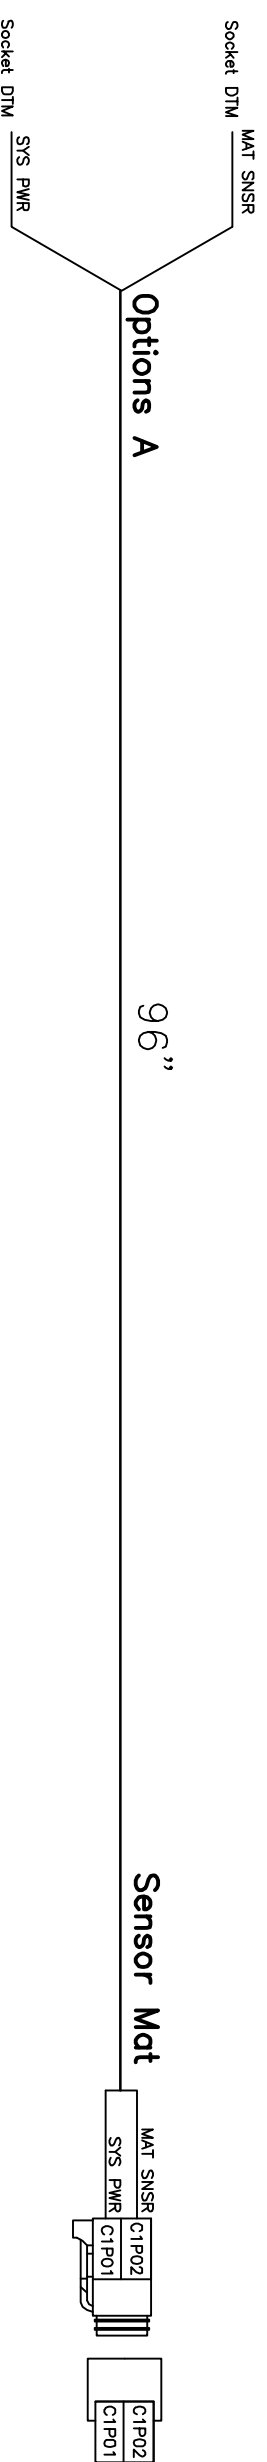

Cable Mat SNSR

ELECT-EP0817-1

Fournir un connecteur 2p avec wedge et pin pour connexion client