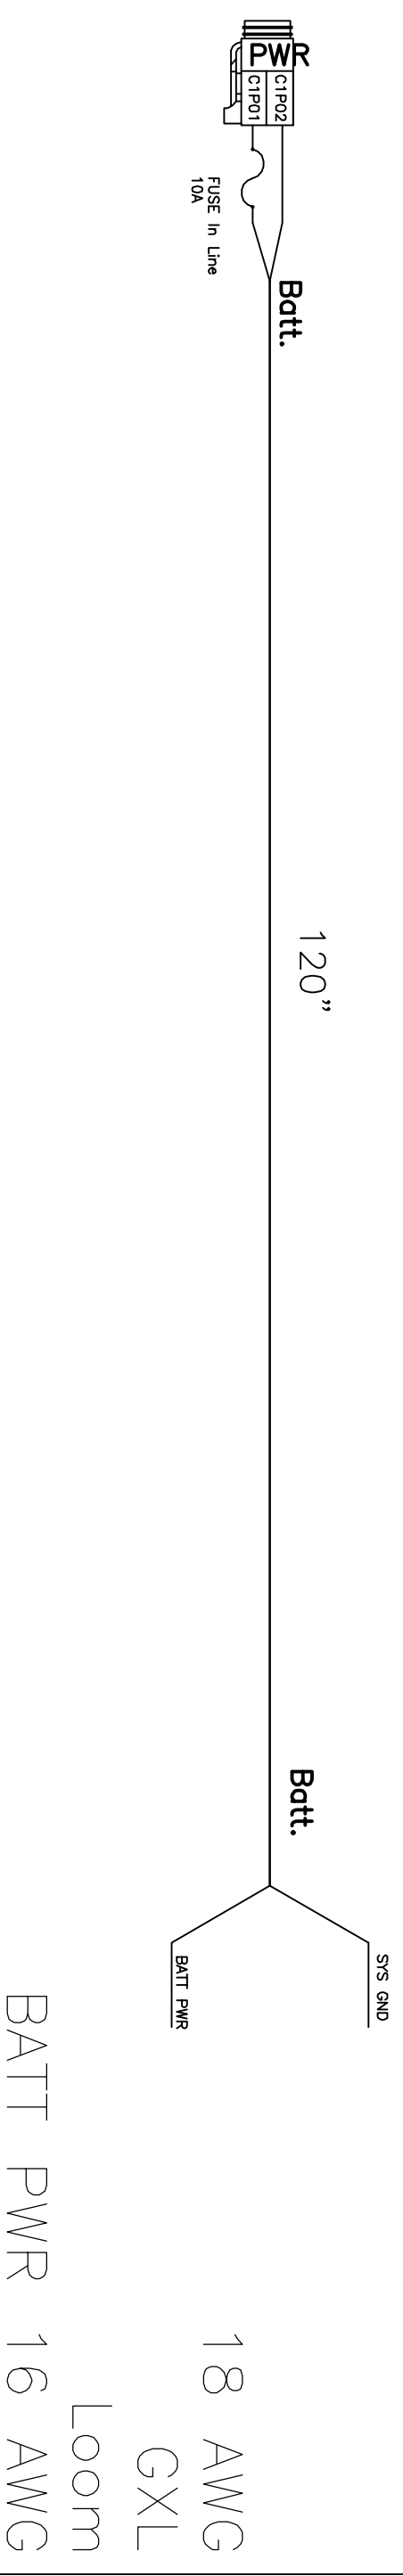

Harnais Principal

ELECT-EP0817-A

18 AWG
GXL
Loom
BATT PWR & GND 16 AWG

18 AWG
 GXL
 Loom
 BATT PWR & GND 16 AWG
 Output 1,2,3,4 16 AWG

Cable alimementation

ELECT-EP0817-C

Cable Engine CAN

ELECT-EP0817-D