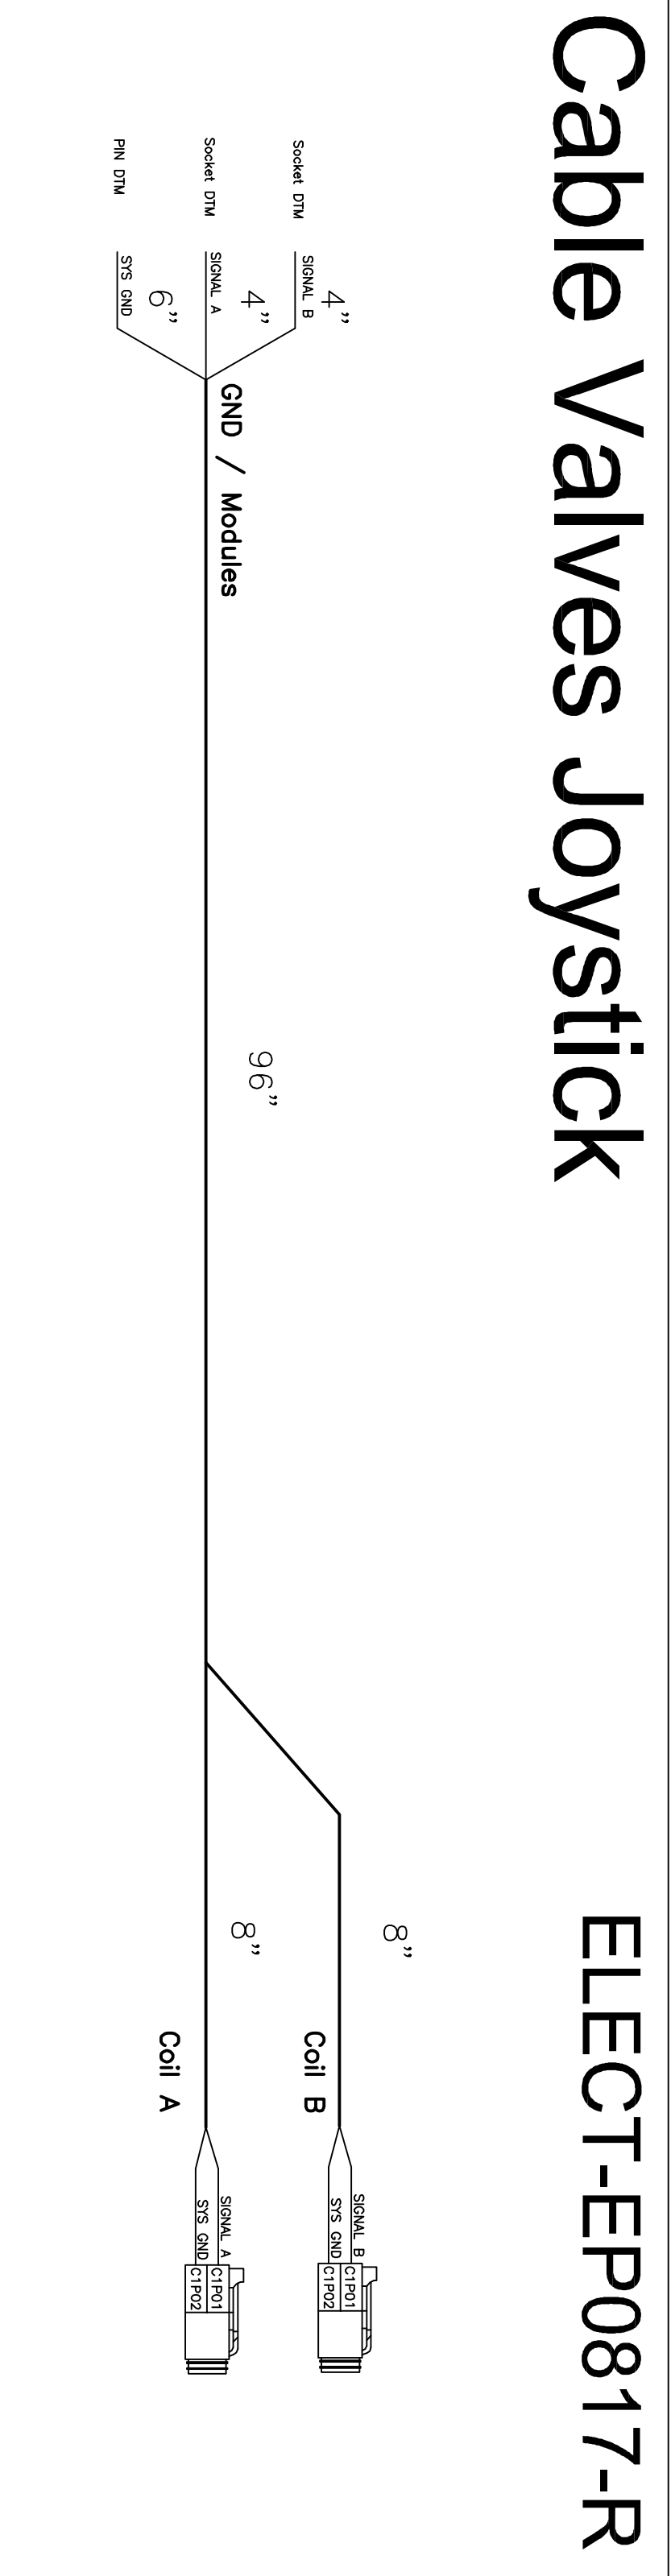

Cable Valves Joystick

ELECT-EP0817-R