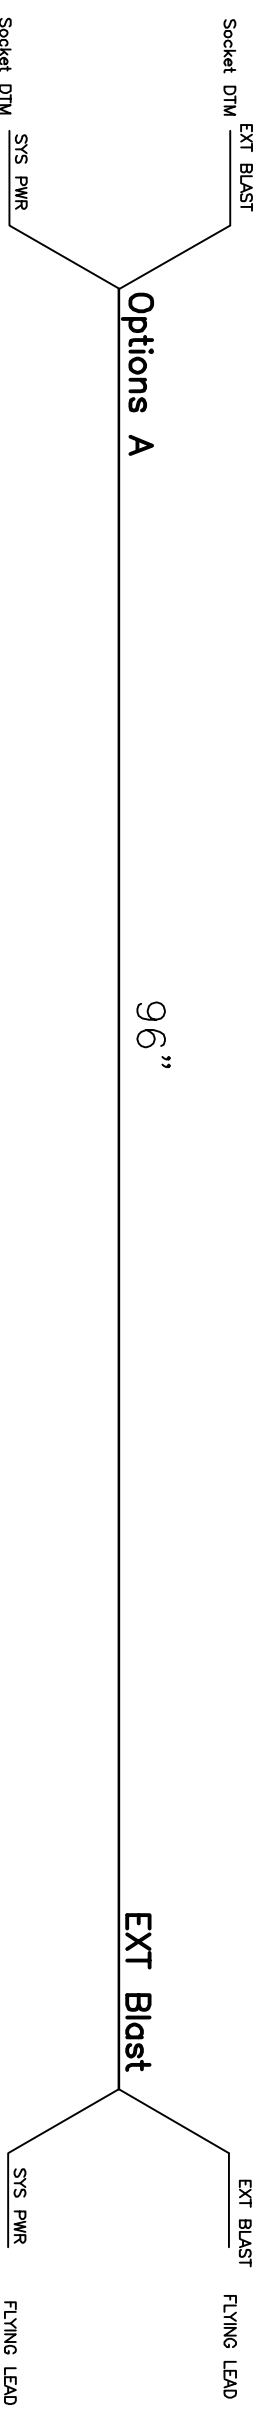

Cable Ext Blast

ELECT-EP0817-J