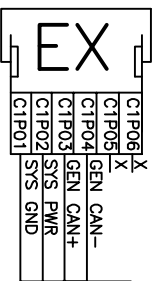

32"

Joystick Cable

C1P01	SYS GND
C1P02	SYS PWR
C1P03	GEN CAN+
C1P04	GEN CAN-
C1P05	X
C1P06	SYS GND
C1P07	SYS PWR
C1P08	JOY Y
C1P09	X
C1P10	SYS GND
C1P11	SYS PWR
C1P12	JOY X

Cable Joystick Danfoss

ELECT-EP0817-Q

JOYSTICK

Joystick

32"

Joystick Cable

JOYSTICK

Cable Valves Joystick

ELECT-EP0817-R

Cable Valves Joystick

ELECT-EP0817-R2

Cable - Main Extension

ELECT-EP0817-U

Extension

180"

Extension

18 AWG

GXL