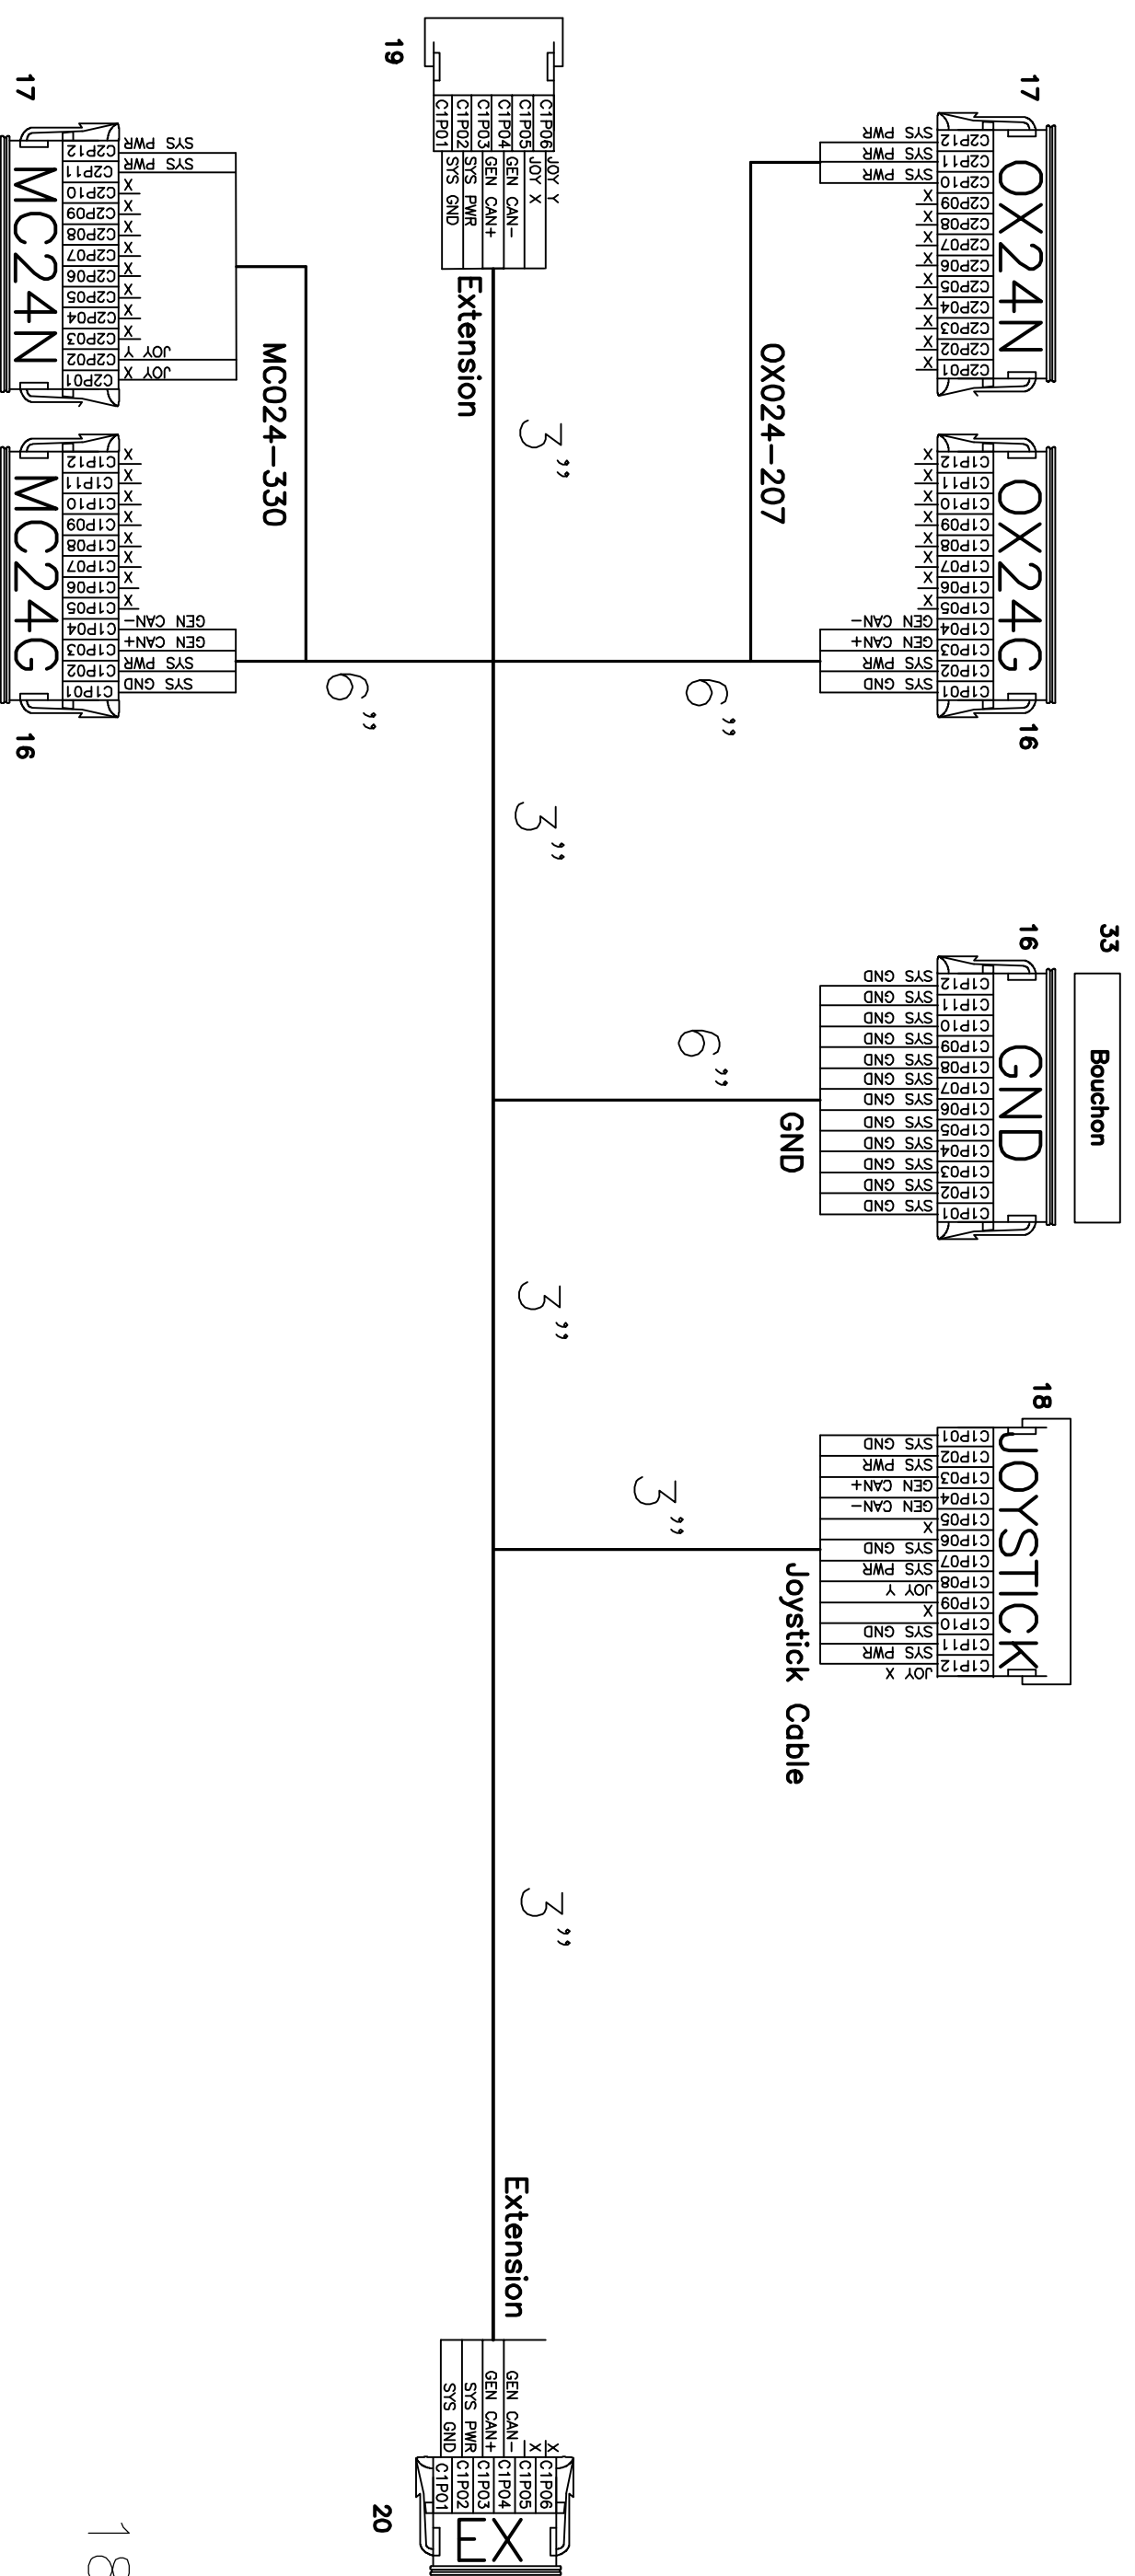

Pot.

72"

Pot.

Harnais Joystick

ELECT-EP0817-N

18 AWG
GXL
Loom
BATT PWR & GND 16 AWG

Cable Terminating Resistor

ELECT-EP0817-0